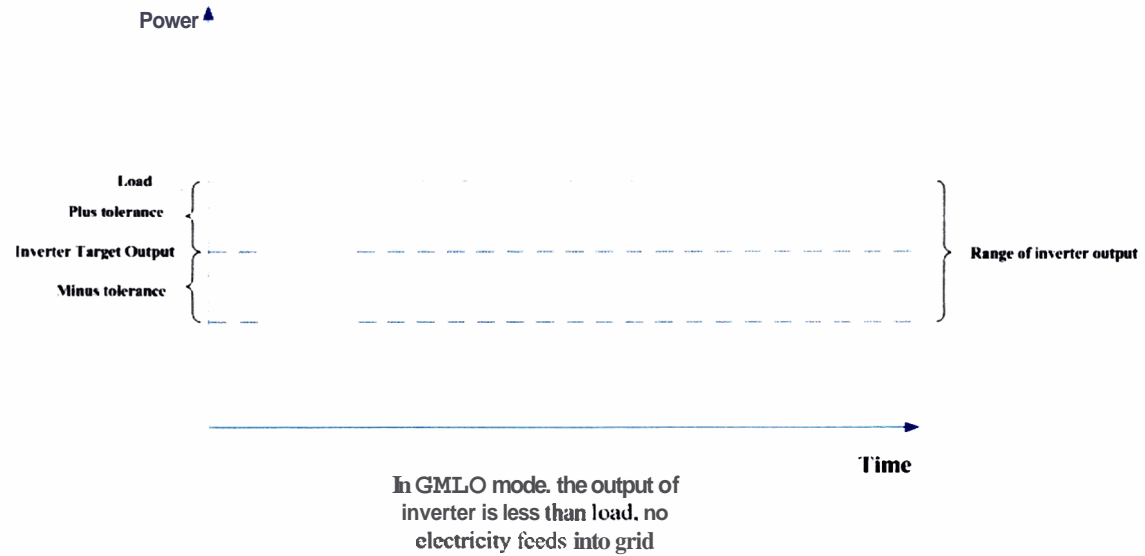

The undersigned hereby declares that the BYD DESS feeds no continuous power to the Grid when it's working in GMLO mode.

Client: FENECON GmbH & Co. KG

Product: DESS

Manufacturer: BYD Auto Industry Company Limited